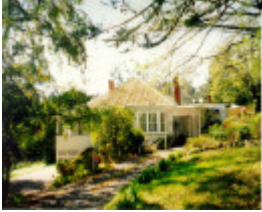

Wray house

Wray House

Location

95 Birmingham Road Mt Evelyn and 97 Birmingham Road MOUNT EVELYN, YARRA RANGES SHIRE

Municipality

YARRA RANGES SHIRE

Level of significance

Included in Heritage Overlay

Heritage Overlay Numbers

HO252

Heritage Listing

Yarra Ranges Shire

Statement of Significance

Last updated on - July 5, 2000

This timber house has high local significance as the home of Hughie and Alice Wray, confectioners, who ran a popular ice cream shop in Mt. Evelyn township during the tourist boom of the 1920s and early 1930s. Alice Wray played an active role in community life through her involvement with district Guiding, the Country Women's Association and the Barn Theatre, a Mt. Evelyn theatrical group formed in the 1950s.

Heritage Study/Consultant Yarra Ranges - Shire of Yarra Ranges Heritage Study, Context Pty Ltd, 2000;
Construction dates 1924,
Hermes Number 115406
Property Number

Physical Description 1

The Wray house is a single storey timber house set within a large garden and on a sloping block. It has been positioned to take advantage of the view. The house has a pyramidal, corrugated iron roof, with a small gable over main facade to Irvine Street, and several tall red brick chimneys. The multi-paned windows are grouped in threes (triple-lights). Several skillion roofed extensions are visible, to the rear and the side of the house.