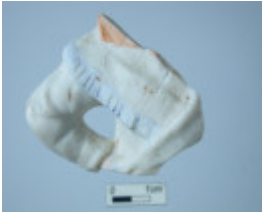

28-32 Wellington Street, Port
Albert Artefact Catalogue