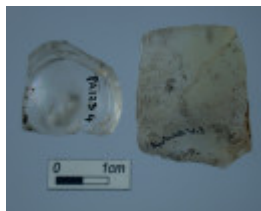

28-32 Wellington Street, Port
Albert Artefact Catalogue