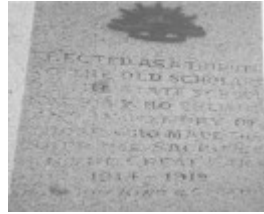

Mildura Primary School War Memorial

Mild 14.jpg

Mild 15.jpg

Mild 16.jpg

Mild 17.jpg

Location

San Mateo Avenue MILDURA, MILDURA RURAL CITY

Municipality

MILDURA RURAL CITY

Level of significance

-

Heritage Listing

Vic. War Heritage Inventory

Property Number

Veterans Description for Public

The Mildura Primary School War Memorial, on San Mateo Avenue, comprises of a white stone obelisk. It is dedicated to the memory of former students who served in the First World War and to those residents who never returned home.