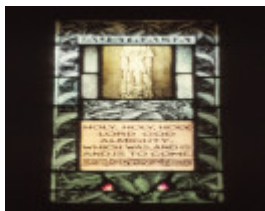

Stained Glass Window at Corio Geelong Grammar School All Saints' Anglican Chapel

Corio Geelong Grammar School _0001

Geelong Grammar School _0002

Location

Biddlecombe Avenue, Corio, GREATER GEELONG CITY

Municipality

GREATER GEELONG CITY

Level of significance

-

Heritage Listing

Vic. War Heritage Inventory

Heritage Study/Consultant

Vic War Heritage Inventory - Stained Glass Memorial Windows Study, Bronwyn Hughes, 2013;

Architect/Designer

Memorial Window Inscription

n/a

Memorial Window Description & History

Christian and Napier Waller were responsible for designing the majority of Second World War windows for Geelong Grammar School's Chapel of All Saints'. The series of small, monochromatic aisle windows might be overlooked by the casual visitor, as the magnificent nave windows dominate the space but, despite their size and simplicity, they are among their finest works. Designs by Christian Waller may have been translated into glass by both Christian and Napier. The memorial, *Australia*, used a restricted palette of green on white glass, allowing the two tiny flames of red to stand out. Although the figure representing the Australian hero is diminutive, he has all the presence of the larger figures that Napier Waller created for the Hall of Memory at the Australian War Memorial, Canberra.