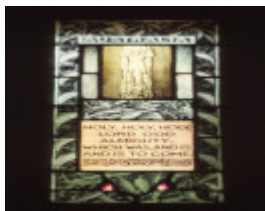

Stained Glass Window at Corio Geelong Grammar School All Saints' Anglican Chapel

Corio Geelong Grammar School _0001

Geelong Grammar School _0002

Location

Biddlecombe Avenue, Corio, GREATER GEELONG CITY

Municipality

GREATER GEELONG CITY

Level of significance

-

Heritage Listing

Vic. War Heritage Inventory

Heritage Study/Consultant

Vic War Heritage Inventory - Stained Glass Memorial Windows Study, Bronwyn Hughes, 2013;

Architect/Designer

Memorial Window Inscription

n/a

Memorial Window Description & History

Christian and Napier Waller were responsible for designing the majority of Second World War windows for Geelong Grammar School's Chapel of All Saints'. The series of small, monochromatic aisle windows might be overlooked by the casual visitor, as the magnificent nave windows dominate the space but, despite their size and simplicity, they are among their finest works. Designs by Christian Waller may have been translated into glass by both Christian and Napier. The memorial, *Australia*, used a restricted palette of green on white glass, allowing the two tiny flames of red to stand out. Although the figure representing the Australian hero is diminutive, he has all the presence of the larger figures that Napier Waller created for the Hall of Memory at the Australian War Memorial, Canberra.