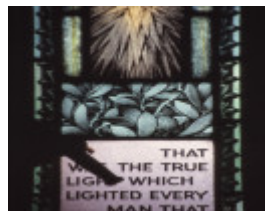

Stained Glass Window at Corio Geelong Grammar School All Saints' Anglican Chapel

Corio Geelong Grammar
College SE Asia_0001

Corio Geelong Grammar
College SE Asia_0003

Corio Geelong Grammar
College SE Asia_0002

Location

Biddlecombe Avenue, Corio, GREATER GEELONG CITY

Municipality

GREATER GEELONG CITY

Level of significance

-

Heritage Listing

Vic. War Heritage Inventory

Memorial Window Subject

S.E. Asia

Memorial Window Text

That was the true light which lighted every man that cometh into the world

Memorial Window Inscription

n/a

Memorial Window Description & History

The war in South East Asia was rarely singled out for a specific commemorative window, despite its vital importance in the defence of Australia. The main image in this window is a multi-faceted star - the light referred to in the text. As in some other windows in this series, the backdrop to the text and image is the pincushion hakea, and the subdued colour throughout the design was only broken by the single blue flame.