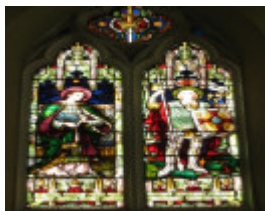

Stained Glass Window at Stawell Holy Trinity Anglican Church

Stawell Holy Trinity Anglican
St Mark St George WWI WM
1920-21

Stawell Holy Trinity Anglican
St Mark St George W
Montgomery 1920-21

Location

45 Main Street, Stawell, NORTHERN GRAMPIANS SHIRE

Memorial Window Description & History

In November 1920, the Reverend CM Love was considering installing a two-light memorial window, which stained glass artist William Montgomery estimated at 130 guineas. Montgomery did not have a 'catalogue' as did the commercial firms, and instead he forwarded a parcel of watercolour designs to Mr EF Burston, the Hon. Treasurer at Holy Trinity Church, Stawell in July 1921. Unusually, he also sent a full sized cartoon of *St. George* to give a better idea of the finished window. Montgomery received instructions to proceed with the work at the end of July 1921. An account for £140.15.0, issued to EF Burston on 31 January 1922, was paid in full at the end of March. The window is signed 'W. Montgomery' in the lower margin.