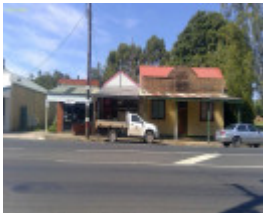


SHOP

Shop - 86 Ridgway (2020)

Shop, 86 Ridgway (2000)

86 Ridgway

42 Ridgway

Location

86 RIDGWAY MIRBOO NORTH, SOUTH GIPPSLAND SHIRE

Municipality

The shops at 42 and 86 Ridgway, Mirboo North, built in c.1895, are significant. They are simple Victorian timber shops with original timber framed shopfronts with timber stallboards and recessed entries and early panelled front

How is it significant?

The shop at 42 and 86 Ridgway, Mirboo North, are of local historic and representative significance to the South Gippsland Shire.

Why is it significant?

Historically, these shops are associated with the early development of Ridgway as the commercial centre of Mirboo North. Their significance is enhanced by their rarity values as the only early shops to survive. (Criterion A)

Physical Description 1

The shop at 86 Ridgway, Mirboo North is a simple longitudinal gabled weatherboard building with a corrugated iron roof, and an early straight roofed street verandah. It has a high timber sheeted parapet with a raised triangular central pediment and an original timber shopfront with a recessed panelled entry door and a weatherboard stall.